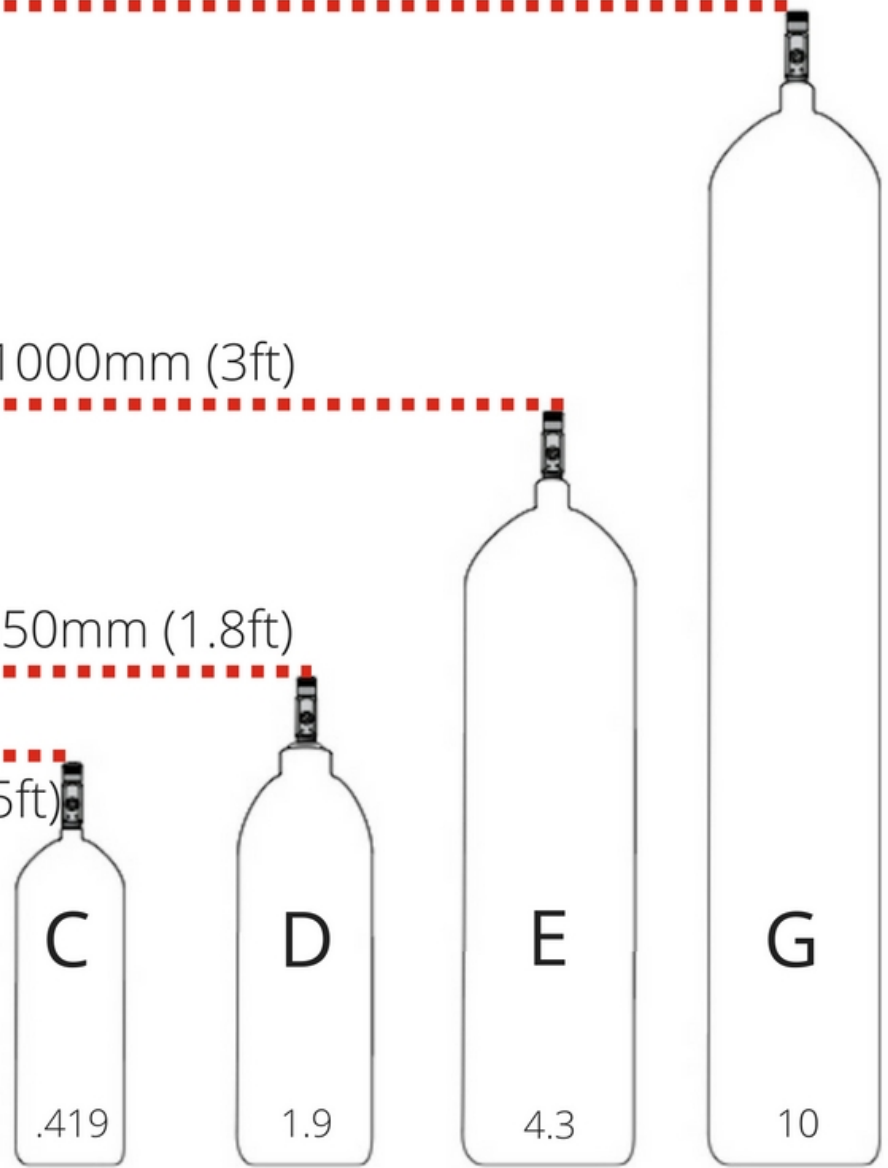

Medical Equipment and Gases Australia PTY LTD

1500mm (5ft)

1000mm (3ft)

650mm (1.8ft)

520mm (1.5ft)

C

D

E

G

.419

1.9

4.3

10

REF Oxygen - CONTENTS (M³)